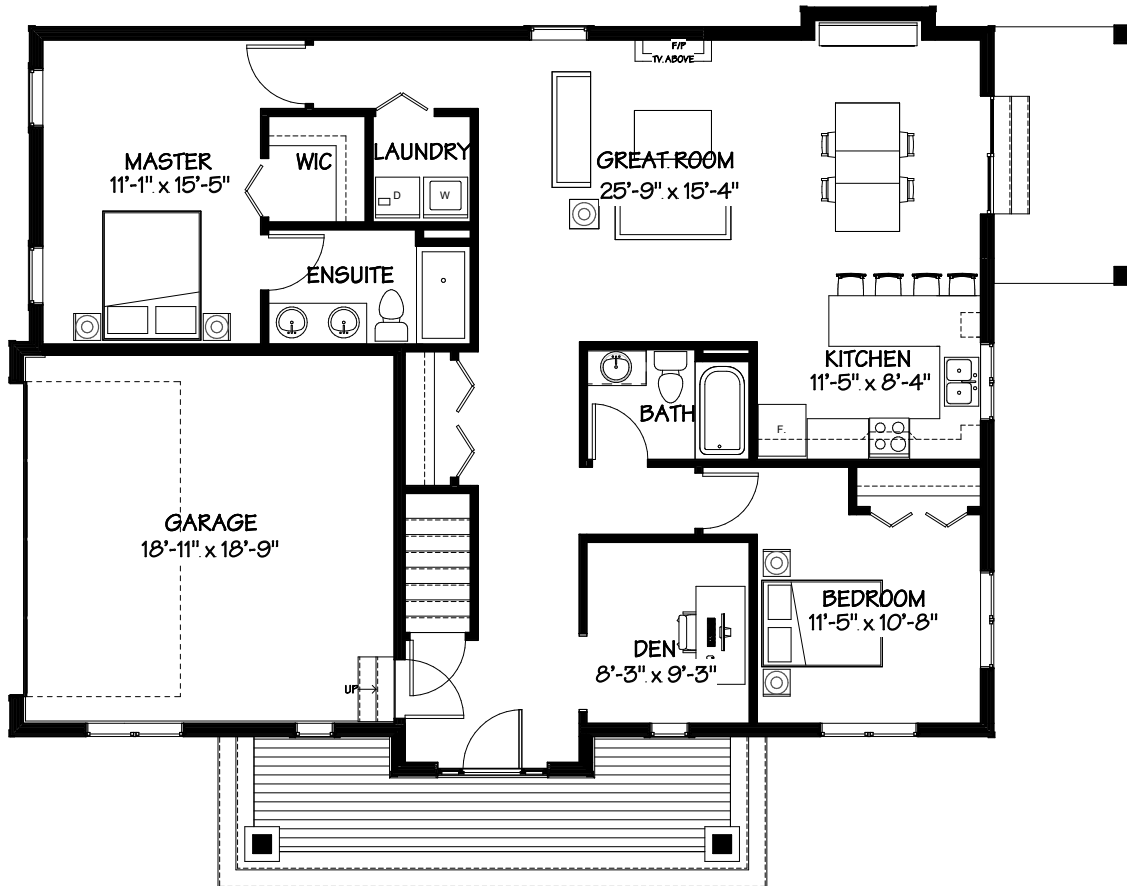

Beech (1426 sq. ft.)

MALLOWAY
VILLAGE

Beech Extended (1500 sq. ft.)

MALLOWAY
VILLAGE